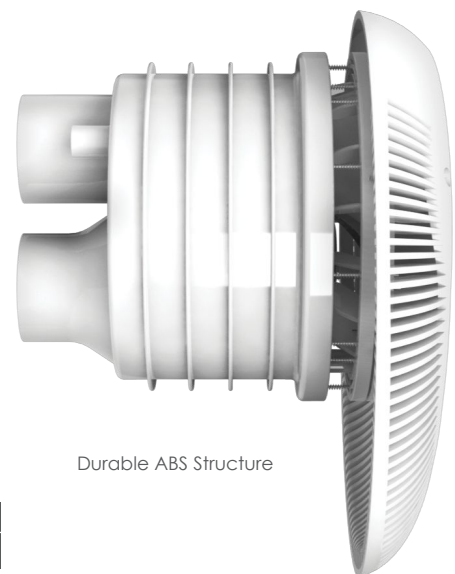

Underwater on/off Switch

Adjustable Nozzle and LED Light

### Product Features

1. Powerful counter current.
2. Product can be used as a single or double jet system with one or two pumps.
3. Counter current face plate with LED Light.
4. On/Off light switch mounted on the jet face plate, easy access when you're in the water.
5. Adjust the valve to control the bubble effect.
6. Water flow can be changed through the rotating jet.

RGB Color Water Light

LED White Water Light

### Product Dimension

Durable ABS Structure