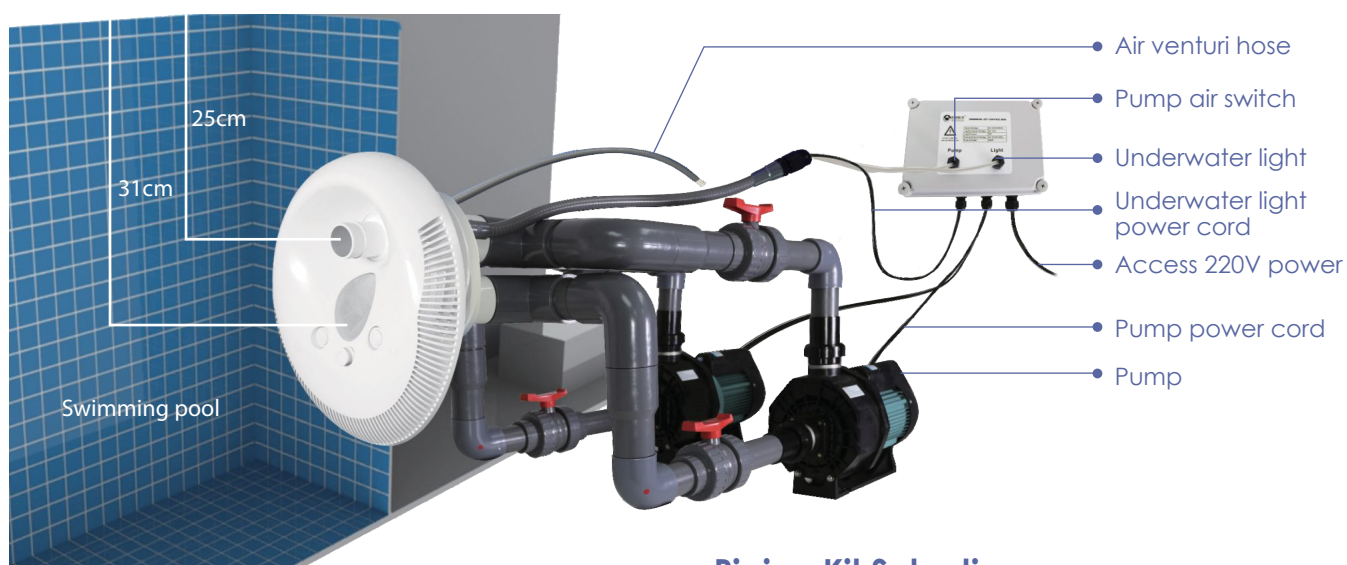

2. Setting with two pumps